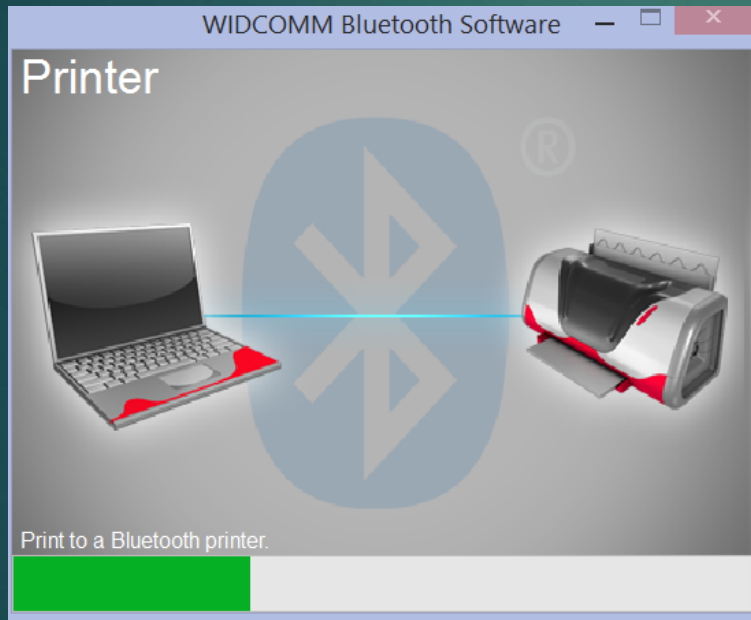

The diagram shows a laptop on the left connected by blue arrows to a keyboard and mouse in the center. From these peripherals, three blue arrows point to three different mobile devices on the right: a smartphone, a tablet, and a laptop. A large, faint watermark of a stylized 'W' with a play button is visible in the background.

WIDCOMM Bluetooth Software

Hands-Free Audio

Use Bluetooth hands-free devices to do calls over Skype™ or other VoIP applications.

The diagram shows a laptop on the left connected by a blue line to a central 'skype' logo. From the logo, a blue line connects to a silver hands-free headset on the right. A large, faint watermark of a stylized 'W' with a play button is visible in the background.

WIDCOMM Bluetooth Software

Stereo Speakers

Play music from your phone directly to computer speakers.

The diagram illustrates a laptop on the left and a smartphone on the right. A blue line connects them, passing through a large, stylized Bluetooth symbol in the center. The symbol is light blue and semi-transparent. The background is a light gray gradient. The text 'Play music from your phone directly to computer speakers.' is at the bottom. A green progress bar is partially visible at the bottom left.

WIDCOMM Bluetooth Software

Mouse And Keyboard

Use a Bluetooth mouse or keyboard.

The diagram illustrates a laptop on the left and a keyboard and mouse on the right. A blue line connects them, passing through a large, stylized Bluetooth symbol in the center. The symbol is light blue and semi-transparent. The background is a light gray gradient. The text 'Use a Bluetooth mouse or keyboard.' is at the bottom. A green progress bar is partially visible at the bottom left.